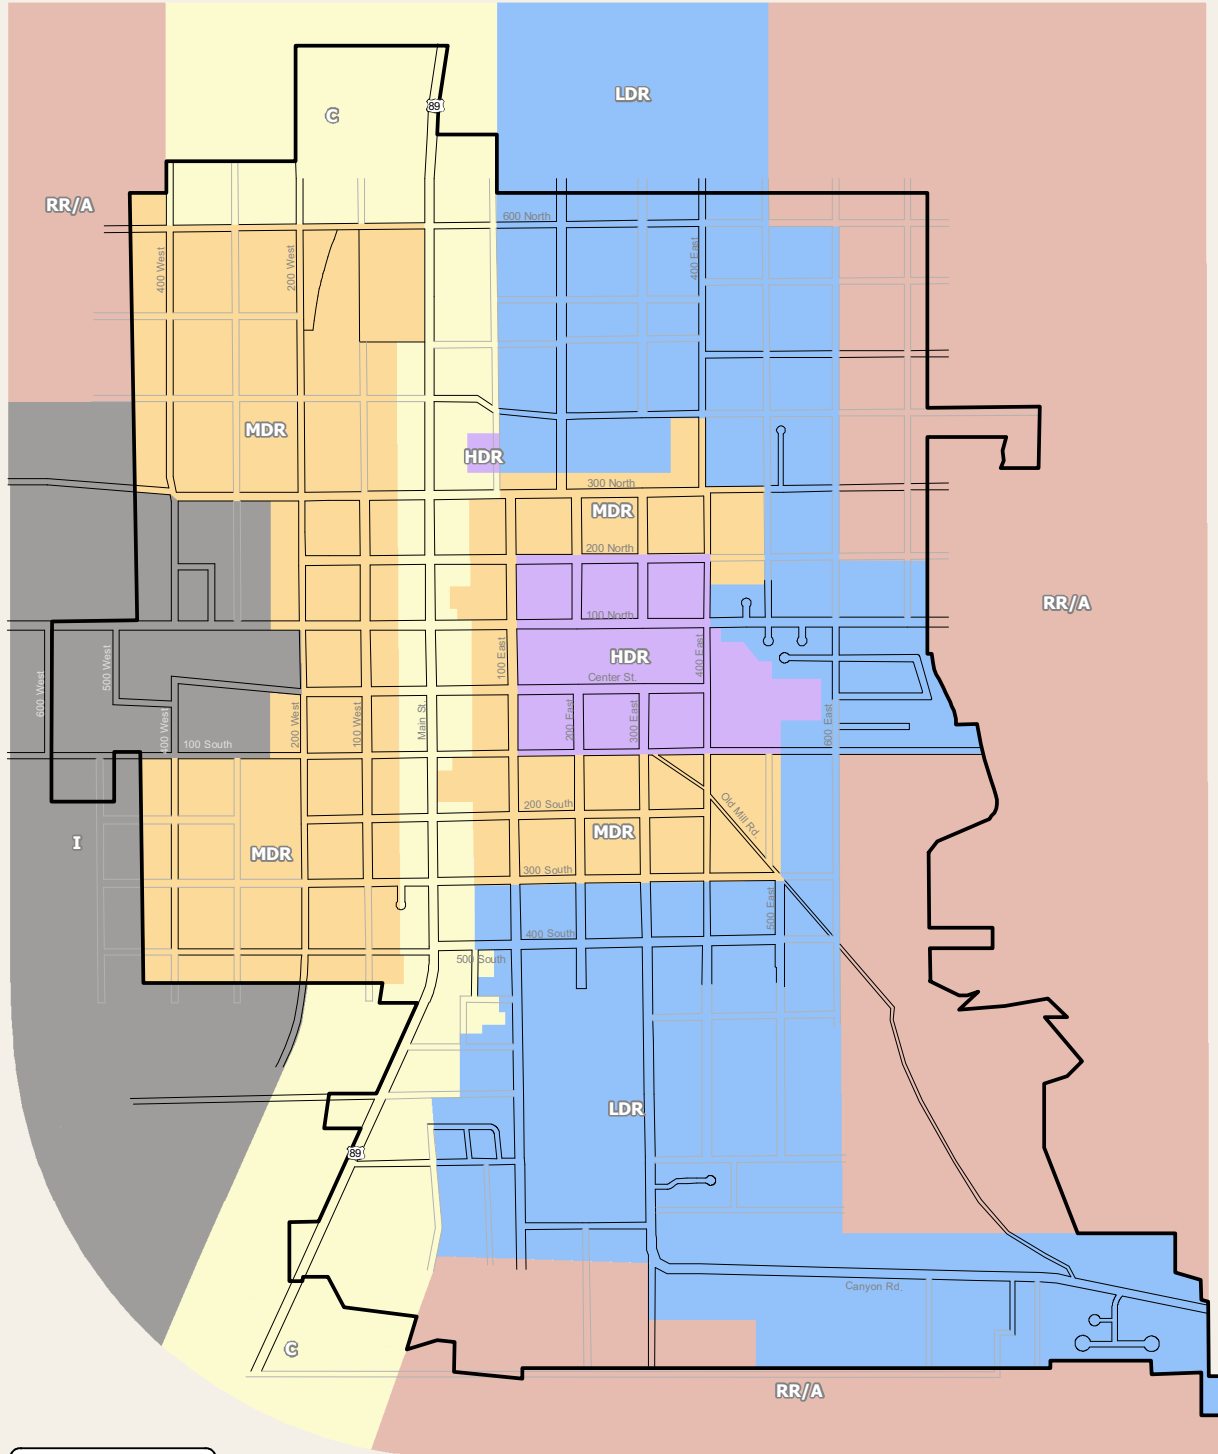

EPHRAIM CITY

Land Use Classification

EXHIBIT 3

Legend

Land Use Classification

- Commercial = C
- High Density Residential = HDR
- Industrial = I
- Low Density Residential = LDR
- Medium Density Residential = MDR
- Rural Residential/Agricultural = RR/A
- Existing Roads
- Potential Roads

Plot Date: August 3, 2004